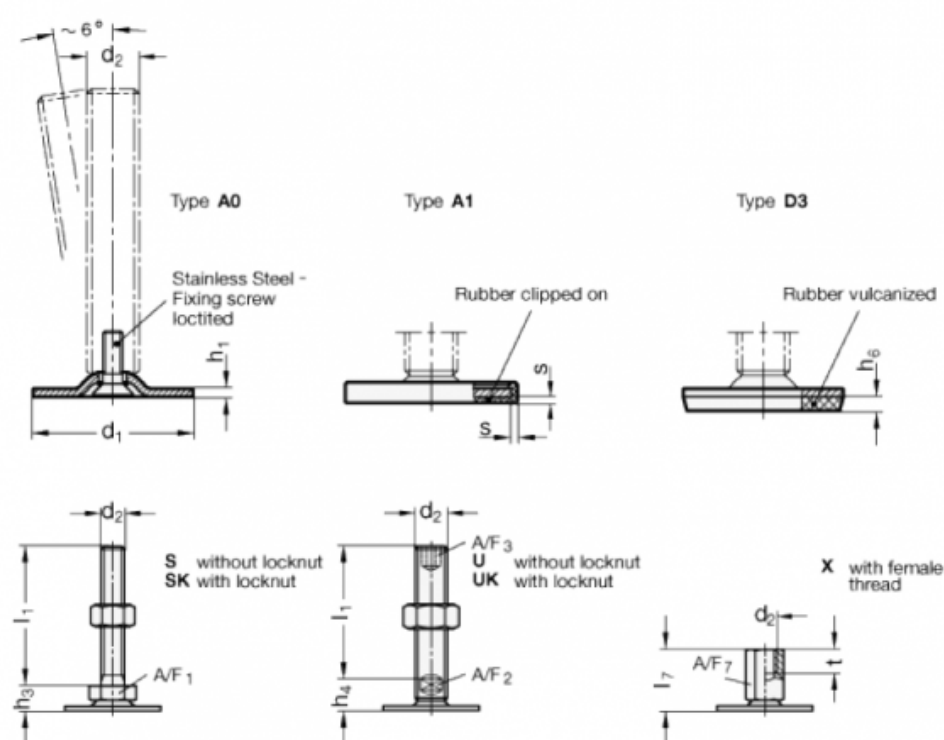

Data Sheet

Article number: 204040M863A0S

Description: E+G levelling foot
GN 40-40-M8-63-A0-S

Note: S Without nut, External hexagon at the bottom

Measures

A/F1	=	17
d1	=	40
d2	=	M8
h1	=	2
h3	=	11
h6	=	
l1	=	63
s	=	